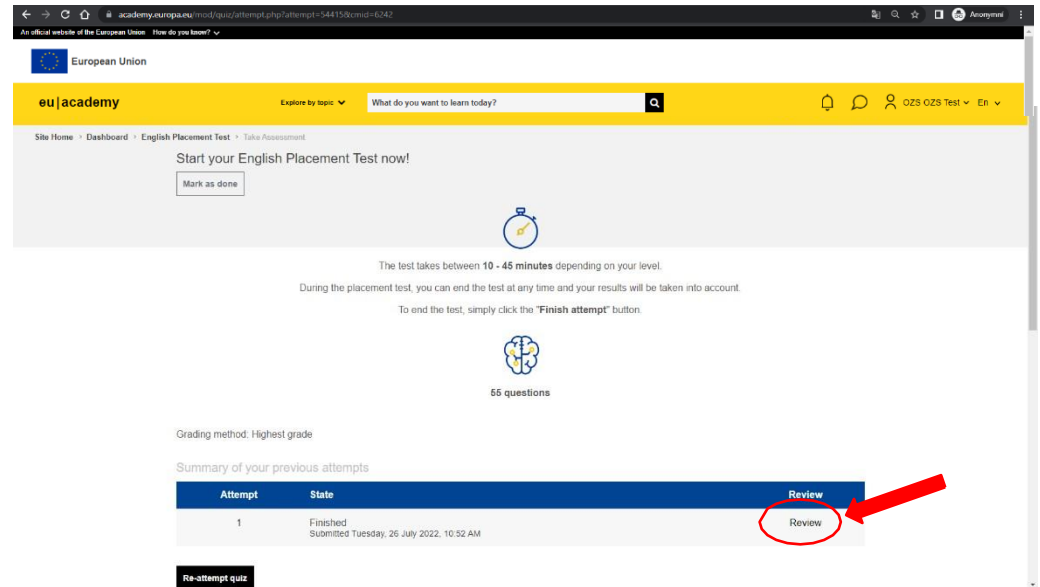

K výsledku Vašeho OLS jazykového testu se dostanete později přes My Dashboard. /

You may see your OLS placement test result in your Dashboard later on.